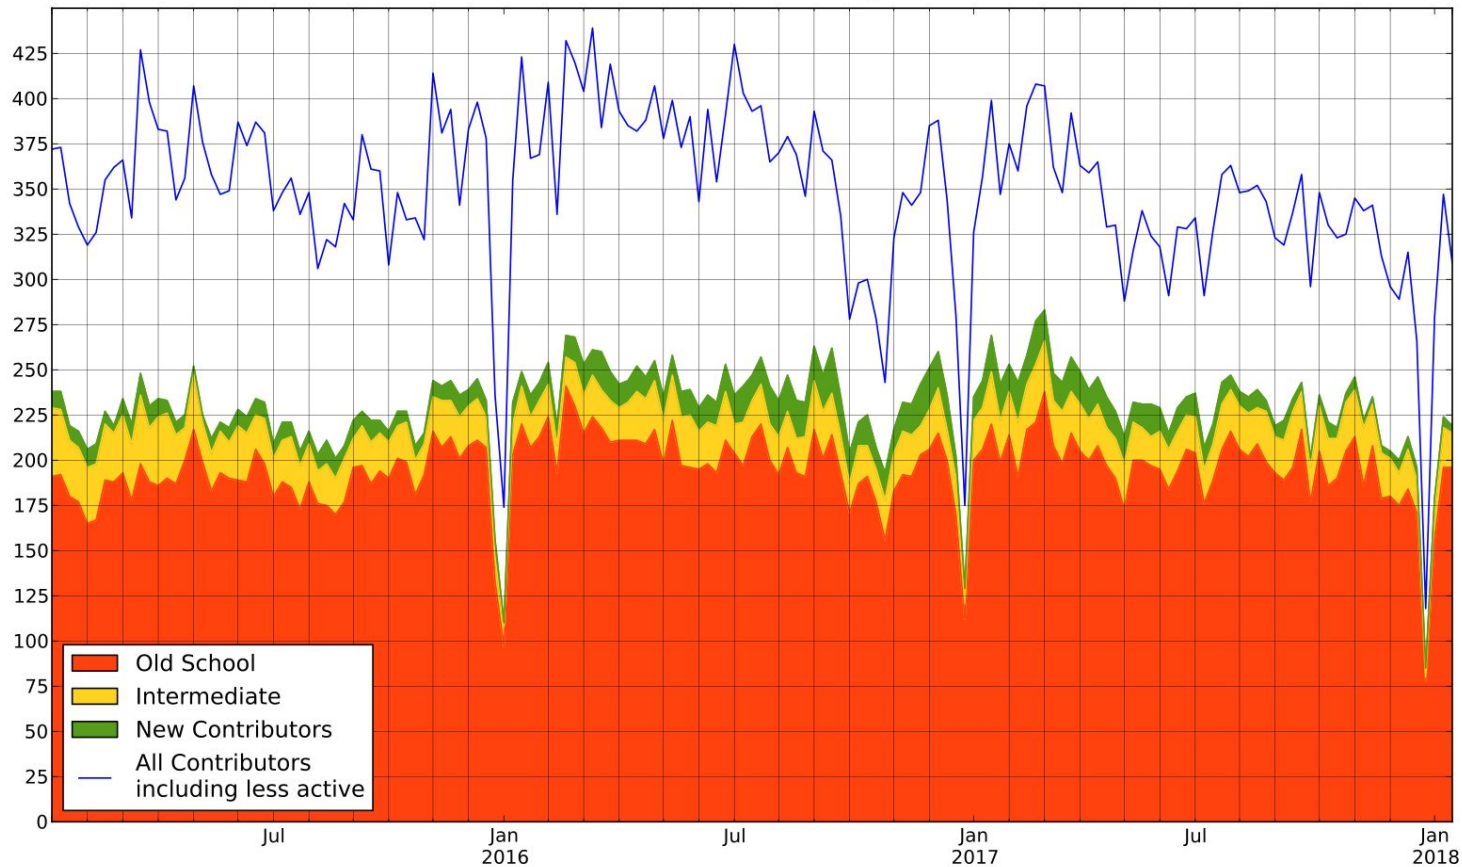

Charts! Graphs!

DevConf.cz 2018

Matthew Miller, Fedora Project Leader

THE GEOLOGIC ERAS OF FEDORA

Fedora EPEL and Fedora OS Update Server Connections

(Everybody loves EPEL!)

This is what happens to when all the sysadmins in the world suddenly, for some reason, apply updates to their systems with EPEL 7 all at once out of their normally-scheduled update windows...

Fedora Contributors by Week

Stacked graph of contributors with measured activity each week — and at least thirteen weeks total in the last year. “Old school” contributors have been active for longer than two years; new contributors, less than one. Blue line shows all contributors active this week regardless of amount of other activity.