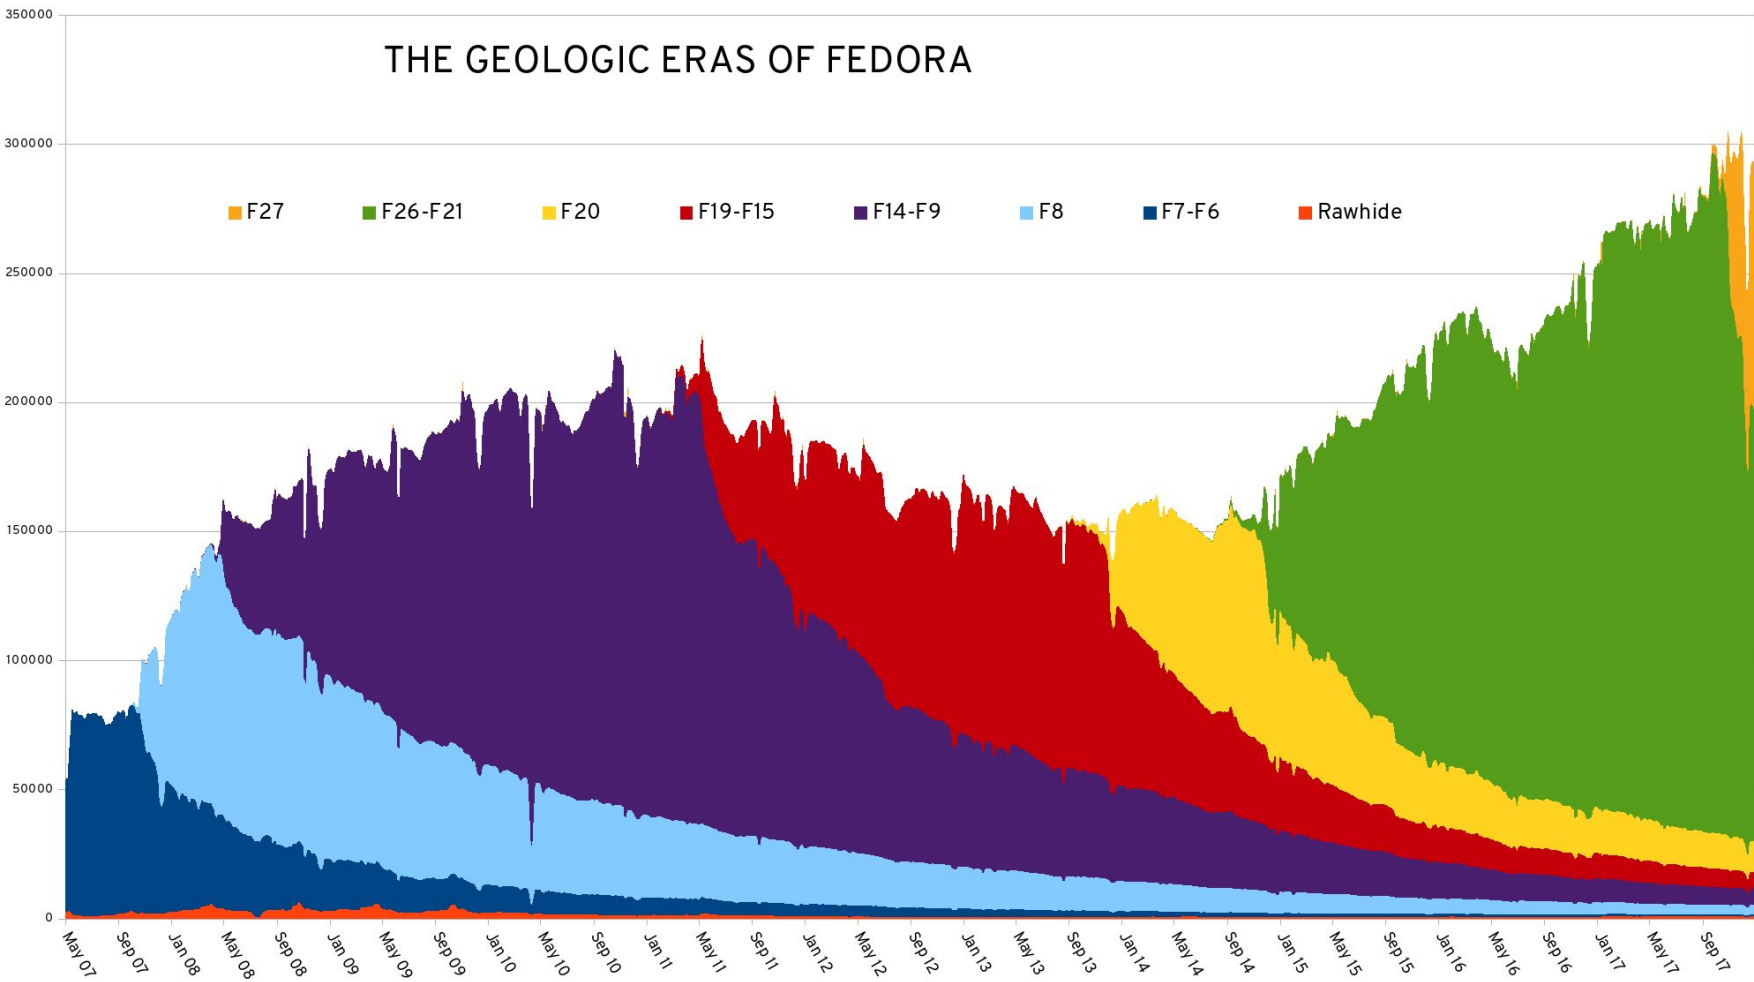

Charts! Graphs!

DevConf.cz 2018

Matthew Miller, Fedora Project Leader

THE GEOLOGIC ERAS OF FEDORA

Fedora EPEL and Fedora OS Update Server Connections

(Everybody loves EPEL!)

This is what happens to when all the sysadmins in the world suddenly, for some reason, apply updates to their systems with EPEL 7 all at once out of their normally-scheduled update windows...

Fedora Contributors by Week

Stacked graph of contributors with measured activity each week — and at least thirteen weeks total in the last year. “Old school” contributors have been active for longer than two years; new contributors, less than one. Blue line shows all contributors active this week regardless of amount of other activity.