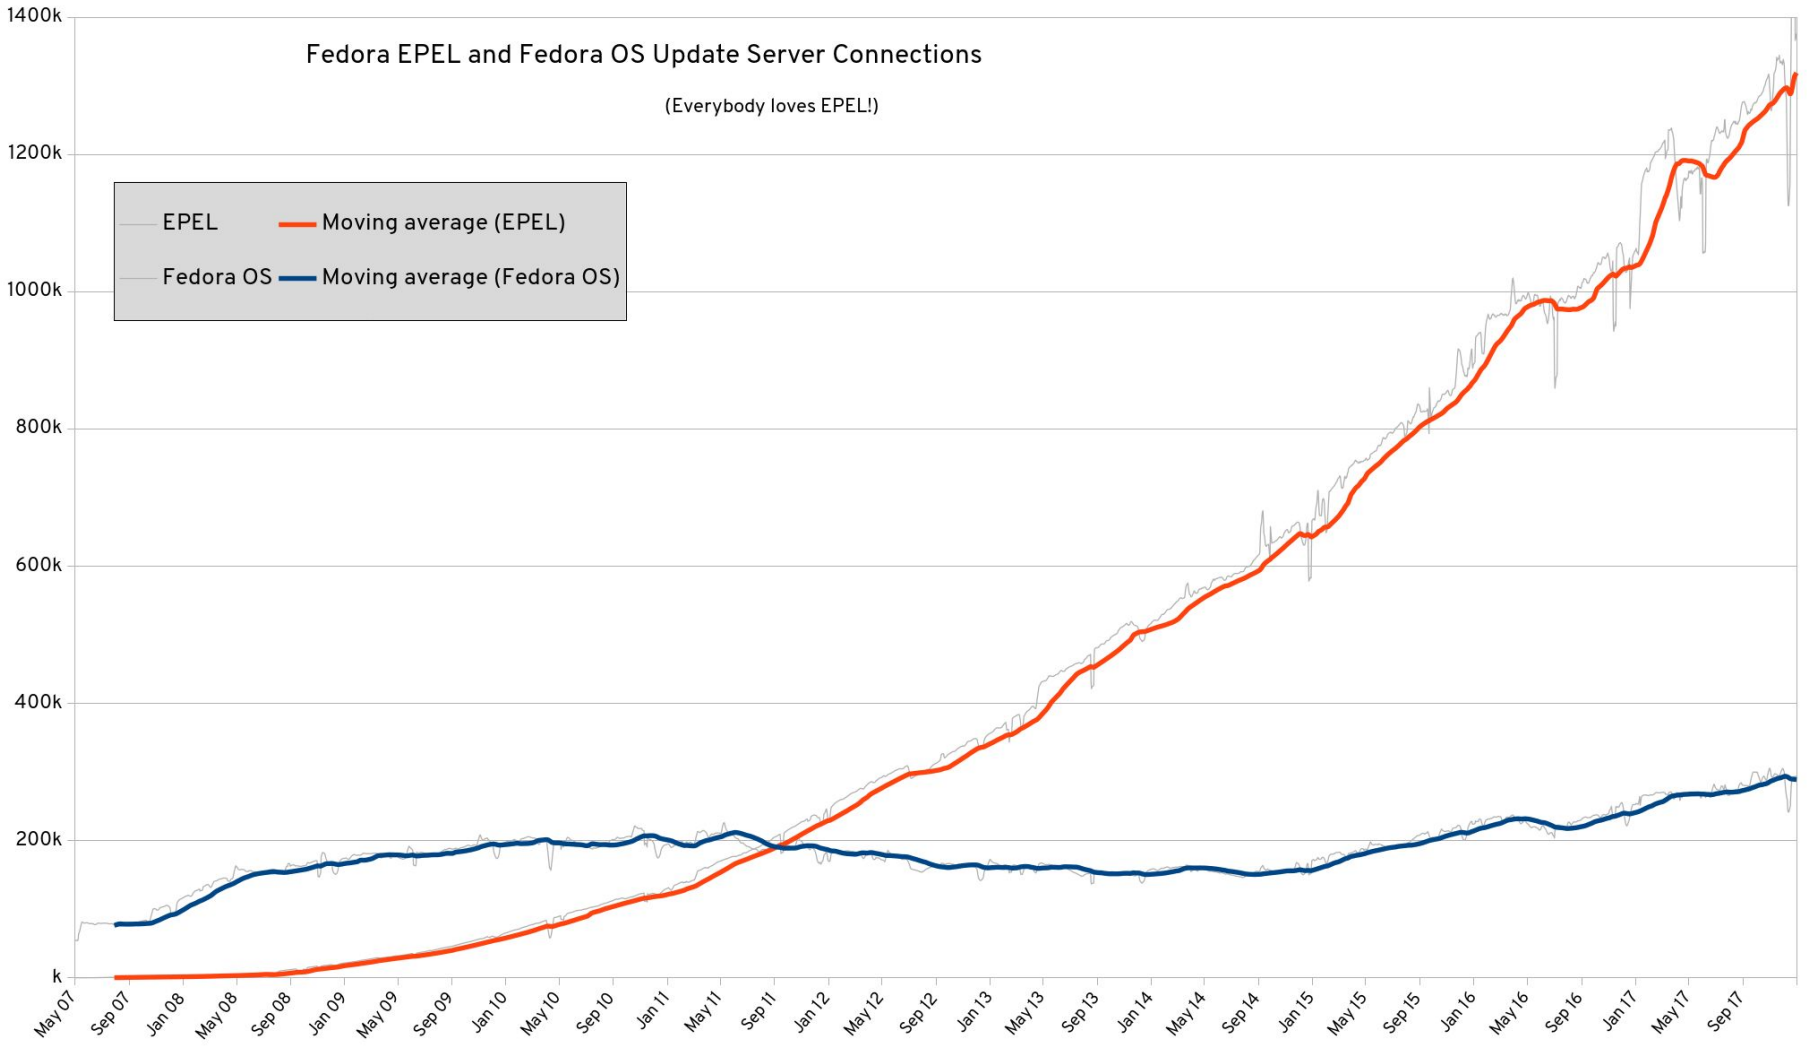

Charts! Graphs!

DevConf.cz 2018

Matthew Miller, Fedora Project Leader

THE GEOLOGIC ERAS OF FEDORA

Fedora EPEL and Fedora OS Update Server Connections

(Everybody loves EPEL!)

This is what happens to when all the sysadmins in the world suddenly, for some reason, apply updates to their systems with EPEL 7 all at once out of their normally-scheduled update windows...

Fedora Contributors by Week

Stacked graph of contributors with measured activity each week — and at least thirteen weeks total in the last year. “Old school” contributors have been active for longer than two years; new contributors, less than one. Blue line shows all contributors active this week regardless of amount of other activity.