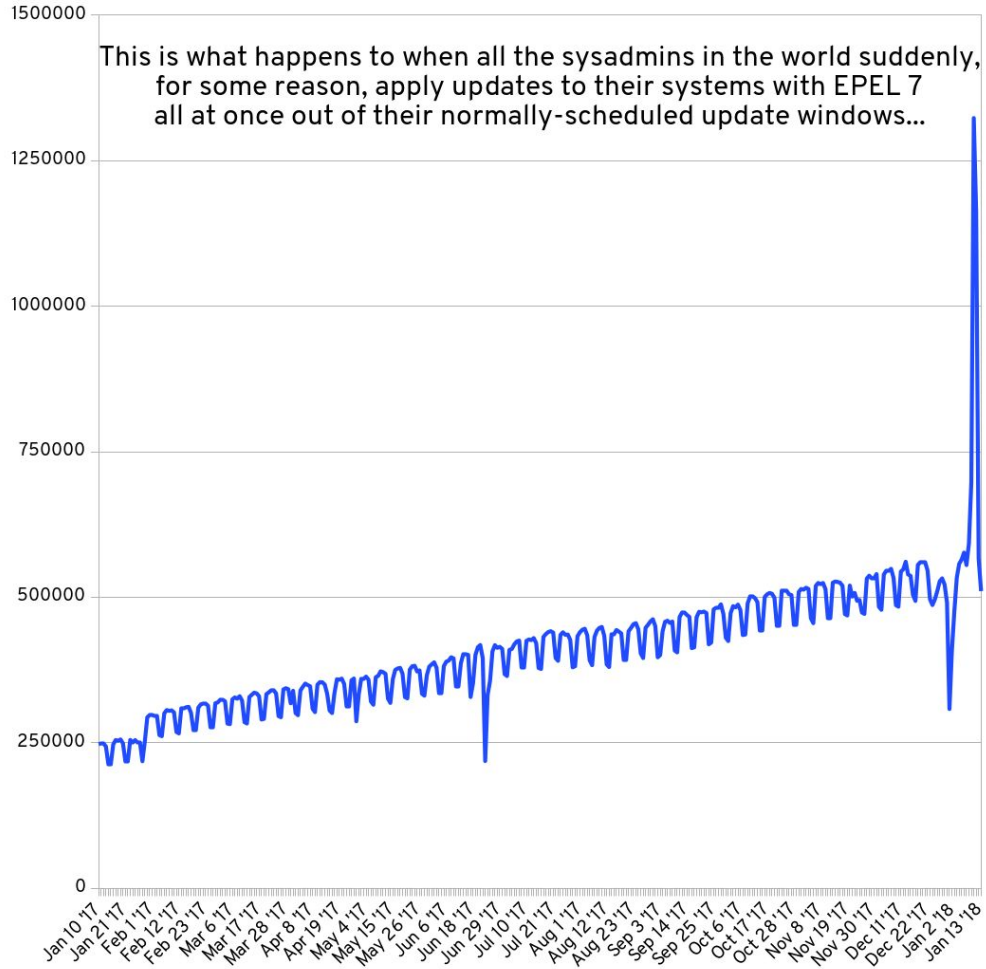

Charts! Graphs!

DevConf.cz 2018

Matthew Miller, Fedora Project Leader

THE GEOLOGIC ERAS OF FEDORA

Fedora EPEL and Fedora OS Update Server Connections

(Everybody loves EPEL!)

This is what happens to when all the sysadmins in the world suddenly, for some reason, apply updates to their systems with EPEL 7 all at once out of their normally-scheduled update windows...

Fedora Contributors by Week

Stacked graph of contributors with measured activity each week — and at least thirteen weeks total in the last year. “Old school” contributors have been active for longer than two years; new contributors, less than one. Blue line shows all contributors active this week regardless of amount of other activity.